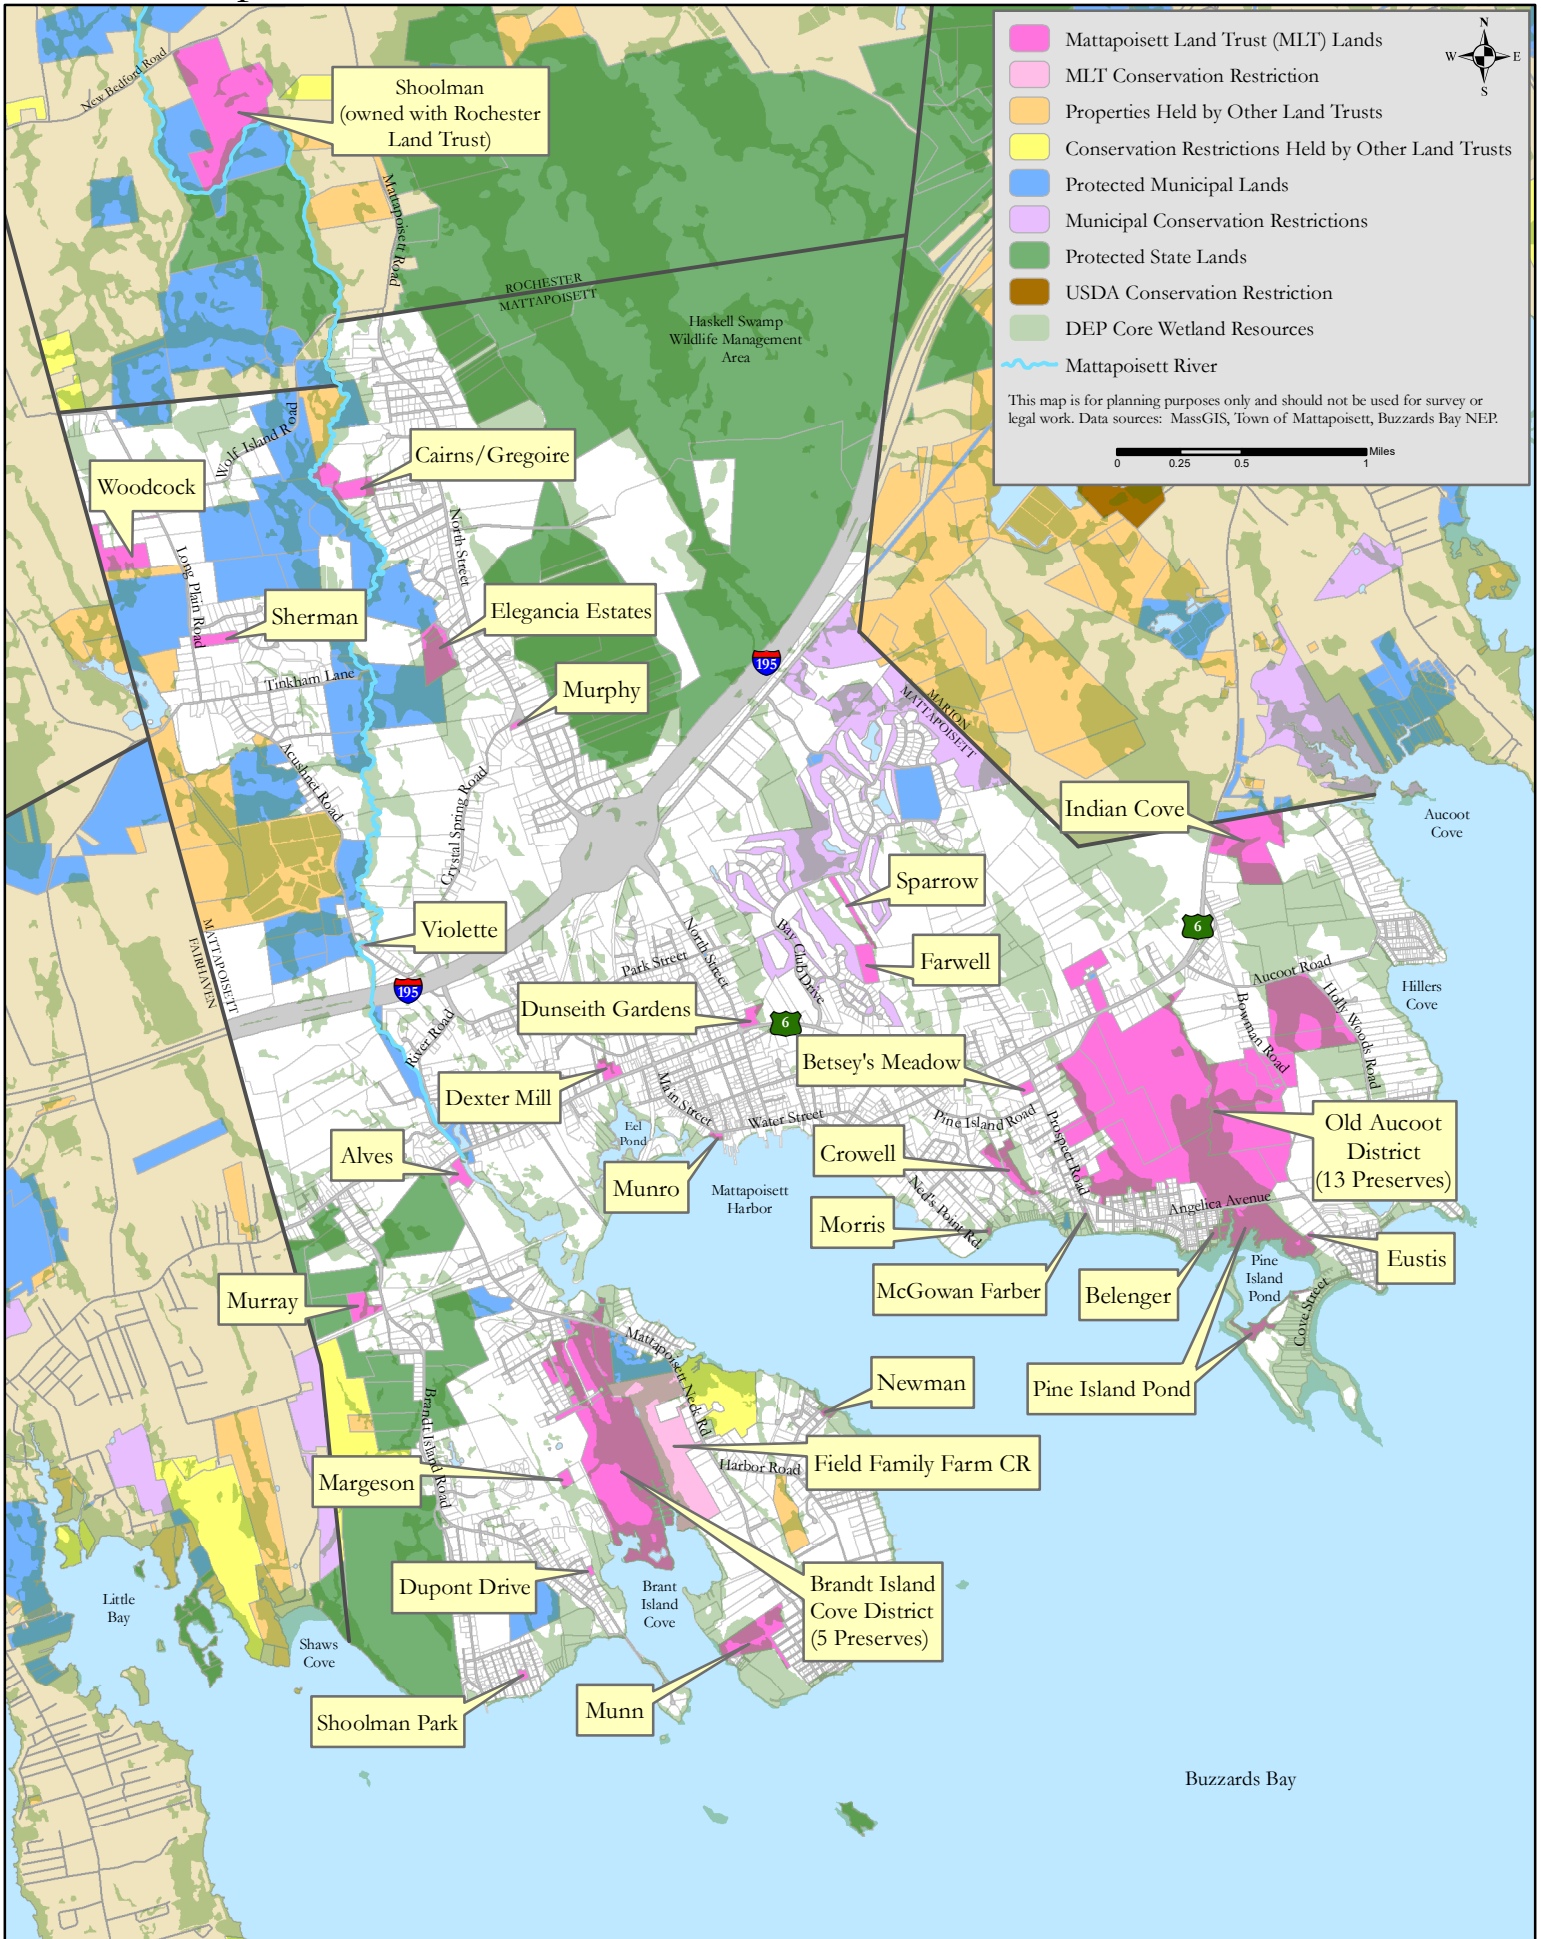

Mattapoissett Land Trust Preserves and Other Protected Lands - 2022

Mattapoissett Land Trust (MLT) Lands
 MLT Conservation Restriction
 Properties Held by Other Land Trusts
 Conservation Restrictions Held by Other Land Trusts
 Protected Municipal Lands
 Municipal Conservation Restrictions
 Protected State Lands
 USDA Conservation Restriction
 DEP Core Wetland Resources
 Mattapoissett River

This map is for planning purposes only and should not be used for survey or legal work. Data sources: MassGIS, Town of Mattapoissett, Buzzards Bay NEP.

0 0.25 0.5 1 Miles